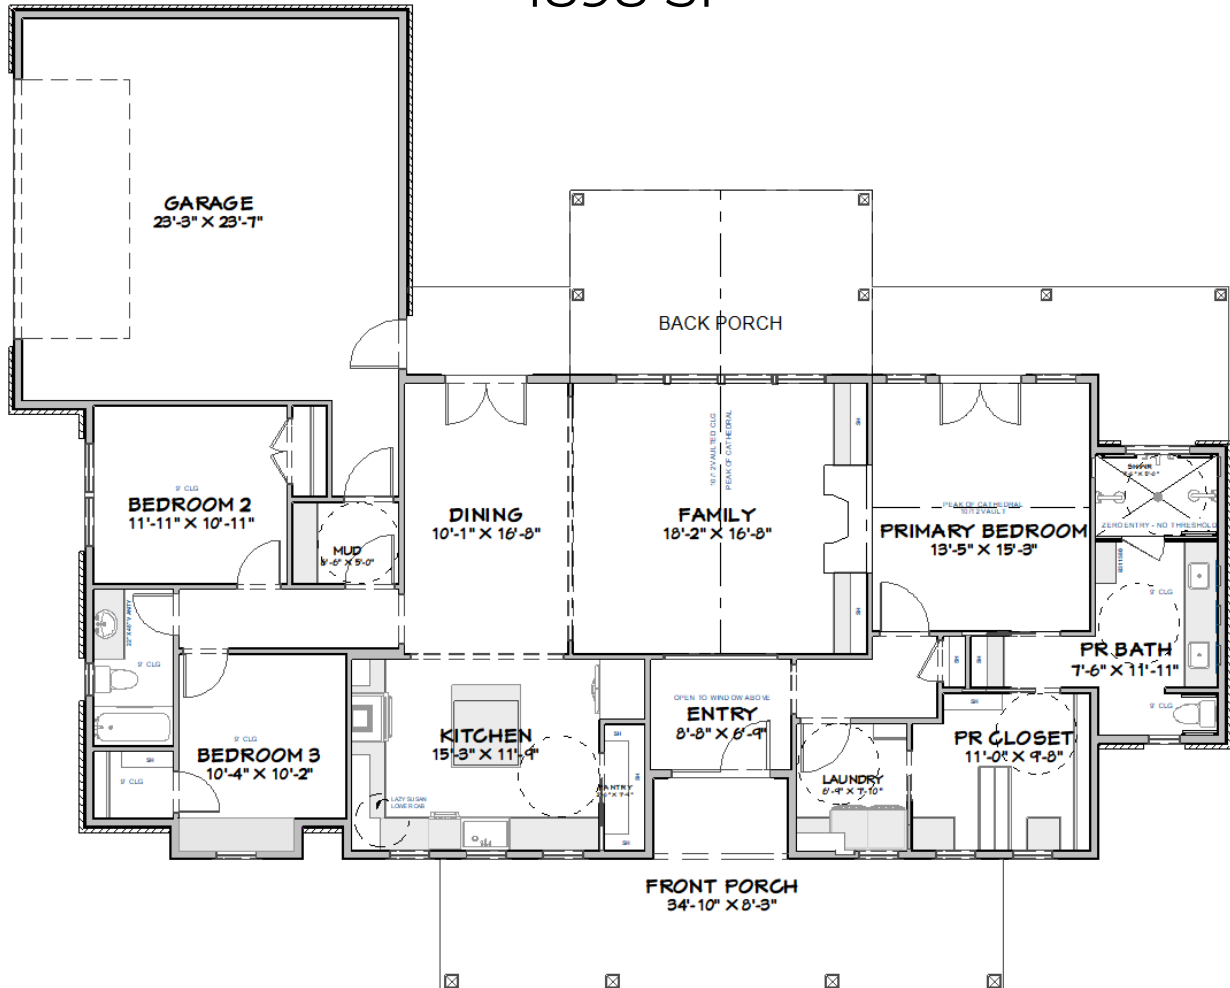

# DOGWOOD VALLEY Age in Place

1898 SF

## Age in Place Features:

- Zero-entry, wheelchair accessible shower
- Hand-held and overhead shower heads
- 5' turning radius locations (shown on plan as dashed circles)
- Knee space under one primary bath sink
- Grab bars in primary bath shower and toilet area
- Wheelchair accessible doorways
- Microwave drawer in kitchen