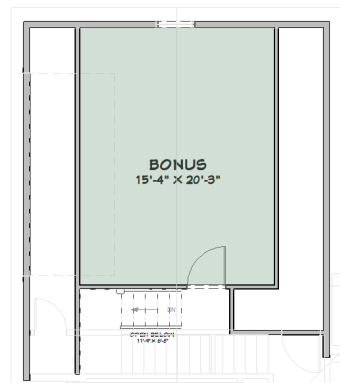

DOGWOOD VALLEY WITH BONUS ROOM

2298 SF TOTAL

FIRST FLOOR - 1961 SF

SECOND FLOOR
(BONUS RM OVER GARAGE) - 337 SF