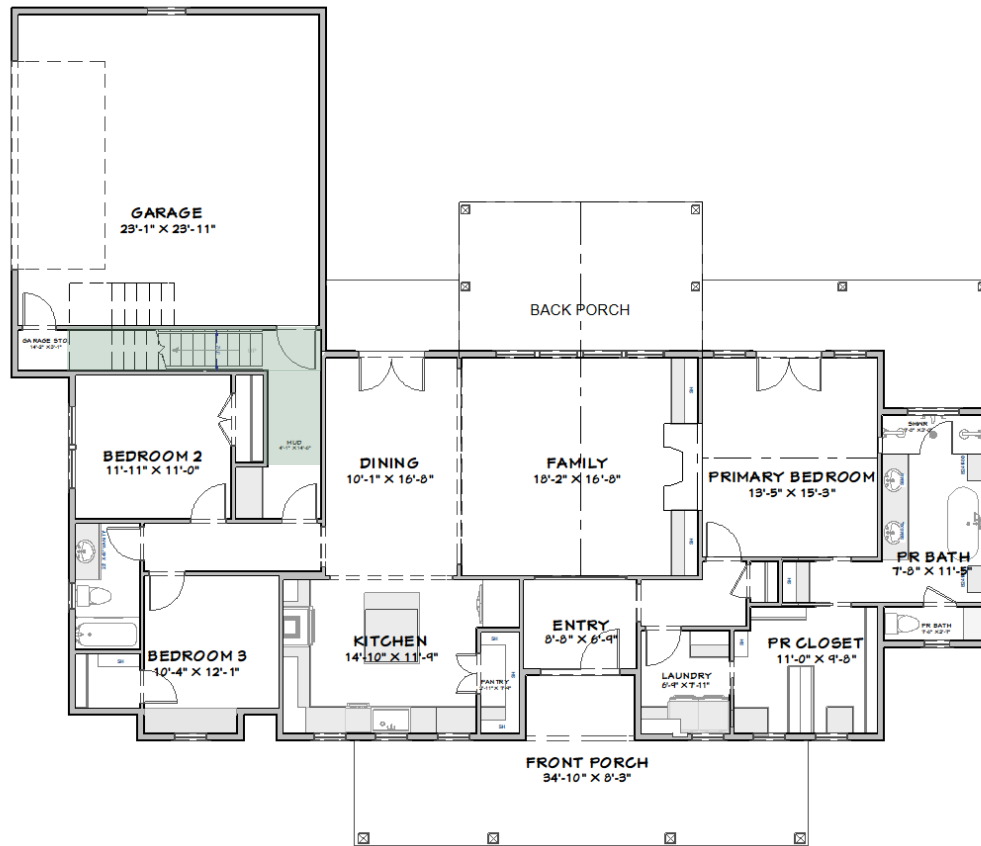

DOGWOOD VALLEY WITH BONUS ROOM

2298 SF TOTAL

FIRST FLOOR - 1961 SF

SECOND FLOOR
(BONUS RM OVER GARAGE) - 337 SF