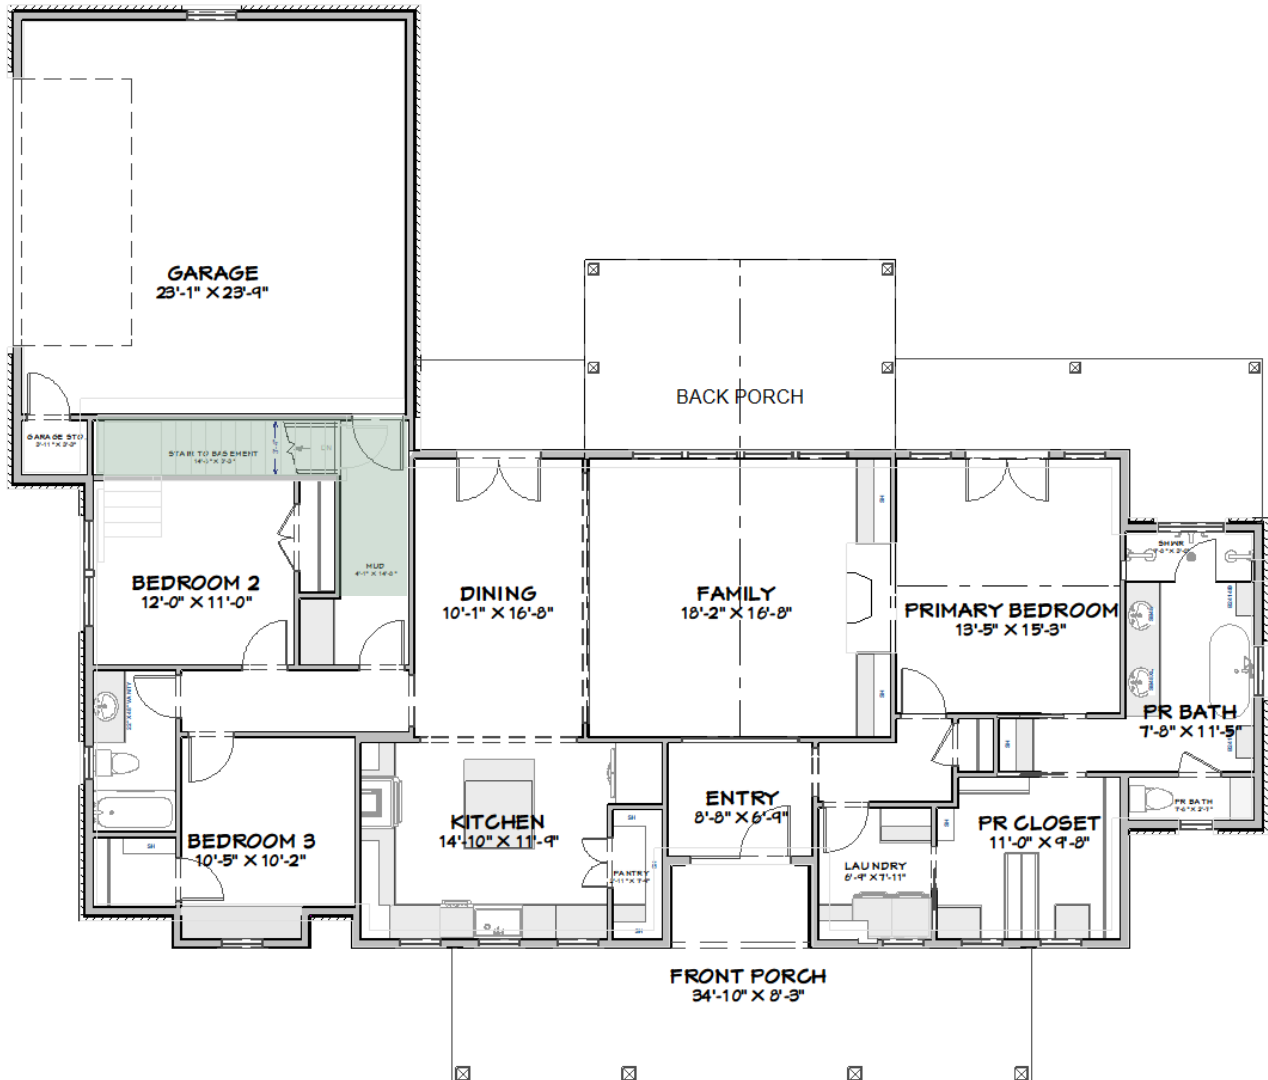

DOGWOOD VALLEY with BASEMENT

FIRST FLOOR - 1948SF

LIVING AREA
1948 SQ FT